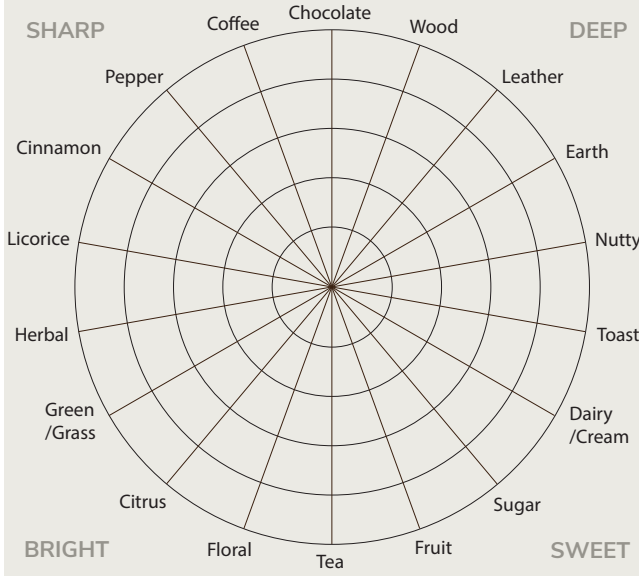

LENGTH / RING SIZE

WRAPPER
DBL. CLARO CLARO COLORADO MADURO OSCURO

FLAVOR
MILD MEDIUM FULL

NICOTINE STRENGTH
MILD MEDIUM FULL

FLAVORS & SENSATION
 Wet Creamy Salty Acidic Spicy
 Dry Bitter Sweet Metallic

SCORES

1 TO 10

SCORE

- 1 APPEARANCE
 - 2 CONSTRUCTION
 - 3 SCENT
 - 4 DRAW
 - 5 BURN
 - 6 FLAVOR
 - 7 ASH
 - 8 SMOKE
 - 9 COMPLEXITY
 - 10 ENJOYMENT
- OVERALL

NOTES

FOOD & DRINK PAIRING